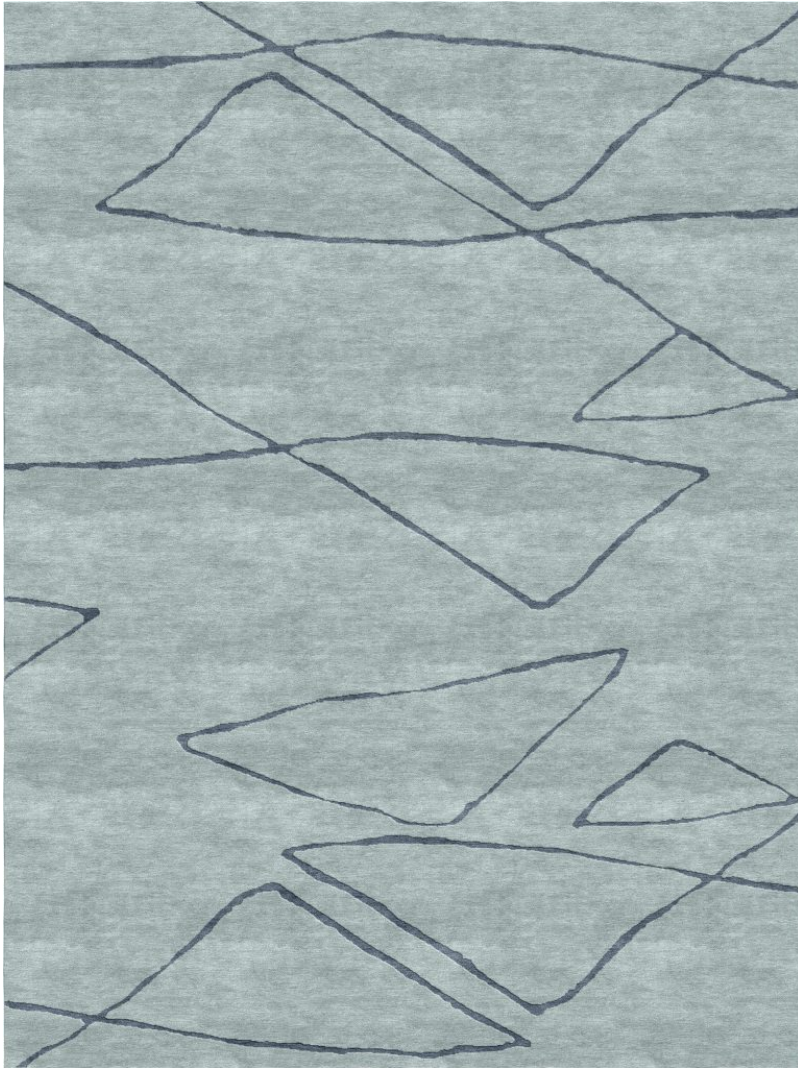

P E R E N N I A L S

BLUESTONE Sky Sail Tufted

HT707-368

DETAILS & SPECS

Designer	Studio
Construction	Tufted
Colorway	BLUESTONE
Collection	2025 Summer: Sun Kissed

Pom Colors

 Image not available or type unknown
4342

240

DESCRIPTION

Inspired by the boundless sky and the gentle billow of sails in the wind, Sky Sail features a fluid, graphic design that brings a touch of nature and serenity to any space. Hand-tufted with 100% SDA fiber to ensure both softness underfoot and remarkable livability.